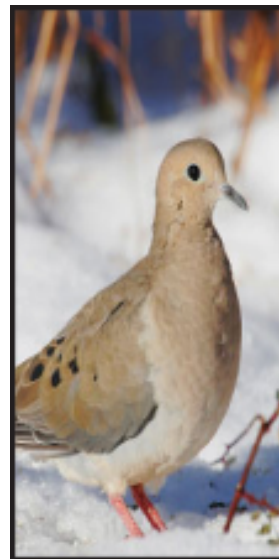

Lizzie Mae's

Sunflower Chips

No Shells - No Waste - No Clean Up!
Songbirds love Sunflower Chips

“Blended with Amish Pride”

Copyright © 2010

Lizzie Mae's

White Millet

A favorite of ground feeders including
Mourning Doves and Juncos
An excellent seed for your Platform Feeder

“Blended with Amish Pride”

Copyright © 2010

Sheet # 5 - Ingredients 3

Lizzie Mae's

Whole Corn

Feed the Squirrels, Chipmunks and Deer.

“Blended with Amish Pride”

Copyright © 2010

Lizzie Mae's

Ear Corn

Ear corn is the perfect product for use in
your squirrel feeding station. Remember a
squirrel feeding station away from your bird
feeder is an ideal addition.

Squirrel Feeder
by Wildwood Farms